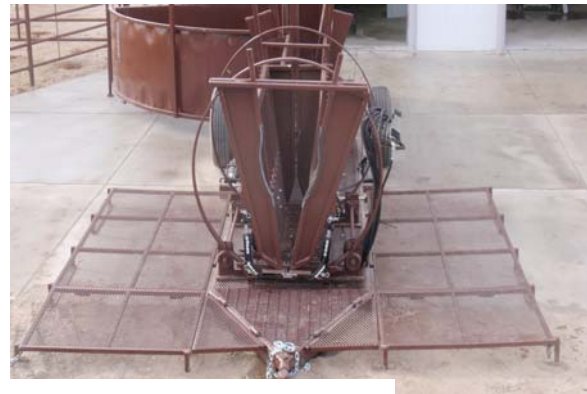

## Portable Hydraulic Calf Chute, Tub and Alley

Overton Veterinary Services is proud to introduce our new, custom built, all-in-one chute, alley and tub that is designed to save time, labor and stress while working baby calves.

This is a one of a kind piece of equipment that will make branding, tagging, vaccinating, implanting and castrating baby calves a low-stress experience for both calves and cattlemen.

- **Completely hydraulic\***
- **Full 180° tilt in either direction**
- **Easy access for branding & castration**
- **4" elevation above ground level**
- **Avoid mud, manure – cleaner work area**
- **Easy set-up and take-down**